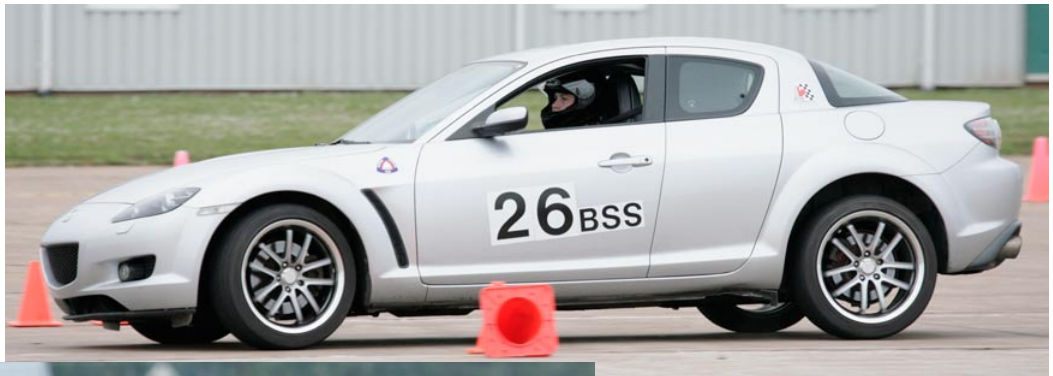

*Canadian AutoSlalom Championships
Slemon Park, Summerside, PEI
August 1-3, 2008*

Test & Tune, 1 August

All photographs by:
Harold Merklinger
Kevin Doubleday, and
Leslie Reid.

Lobster!

The Scene

The Tractor-Pull

The Cars!

Heat Group 1

Heat Group 2

Heat Group 3

Heat Group 4

Dinner, August 2

Awards, August 3

MULTI-CLASS MOTOR SPORTS CHAMPIONSHIP
OPEN TO ALL AGES

AUTOSLALOM 2

2008 Canadian Autoslalom Championships
Championnat d'Autoslalom du Canada

In conjunction with...
The 14th Annual
MRC Slalom @ Slemon

- 2 days of competition
- 750,000 square feet of course area
- 2 courses
- 4 runs per course
- 110 seconds average run time